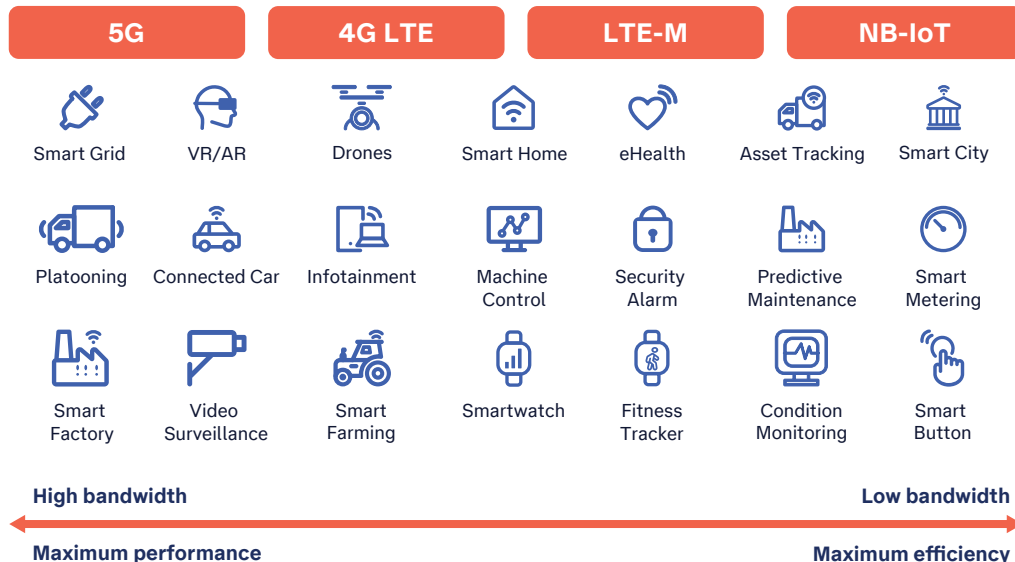

Connecting the Dots: Your Quick Guide to Finding the Ideal IoT Network and SIM Card.

Ready to dive in? Scan to schedule a consultation with our IoT experts today.

IoT Network

SIM Card

	Standard	Industrial	Automotive
Applications	Consumer Electronics, Sports Devices, Tracking, etc.	Logistics, Retail, Healthcare, Security, etc.	Connected Cars, Vehicle Telematics
SIM Format	Mini/Micro/Nano	Mini/Micro/Nano/eSIM	eSIM
Operating Temperature	-25 °C to +85 °C	-40 °C to +105 °C	-40 °C to +105 °C
Lifespan	2-5 years	5-10 years	Up to 17 years

We make it easy for you to connect and scale your IoT.

1

Setup

Order SIM cards or eSIMs

Install SIM cards or eSIMs onto assets

Activate SIM cards and network plans remotely

2

Deploy

Integrate your business processes

Set management and business rules automation

Deploy your assets globally

3

Manage

View traffic statistics and usage reports

Manage SIM status, inventory, subscription and billing